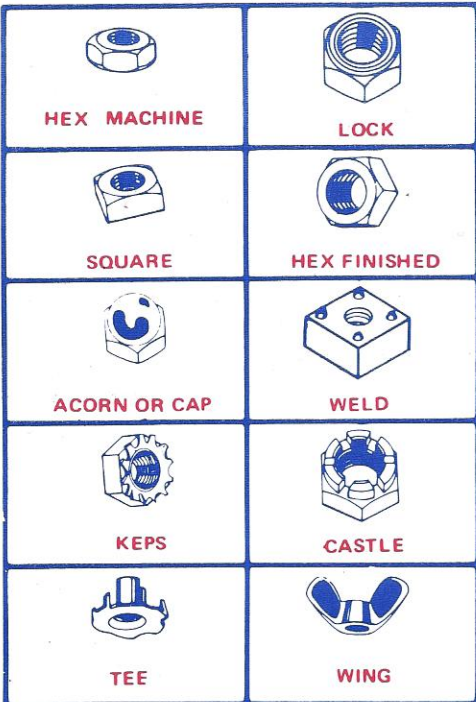

FREEWAY FASTENERS

15512 VERMONT AVE. • PARAMOUNT, CA 90723 • TEL: (562) 634-4510 • FAX: (562) 630-8072
 www.freewayfasteners.com • EMAIL: sales@freewayfasteners.com

SCREWS

TAPPING SCREW TYPES

MACHINE & SET SCREW POINTS

HEAD STYLES

NUTS

RIVETING TOOL

FLAT SPLIT LOCK

EXTERNAL LOCK INTERNAL LOCK

WASHERS

COMPLETE SCREW MACHINE AND STAMPING FACILITIES

Countersunk (120°) Domed head Large flange