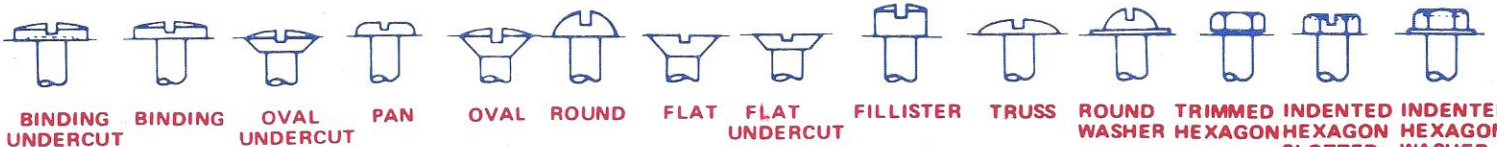

HEAD STYLES

NUTS

RIVETING TOOL

FLAT SPLIT LOCK

EXTERNAL LOCK INTERNAL LOCK

WASHERS

COMPLETE SCREW MACHINE AND STAMPING FACILITIES

Countersunk (120°) Domed head Large flange