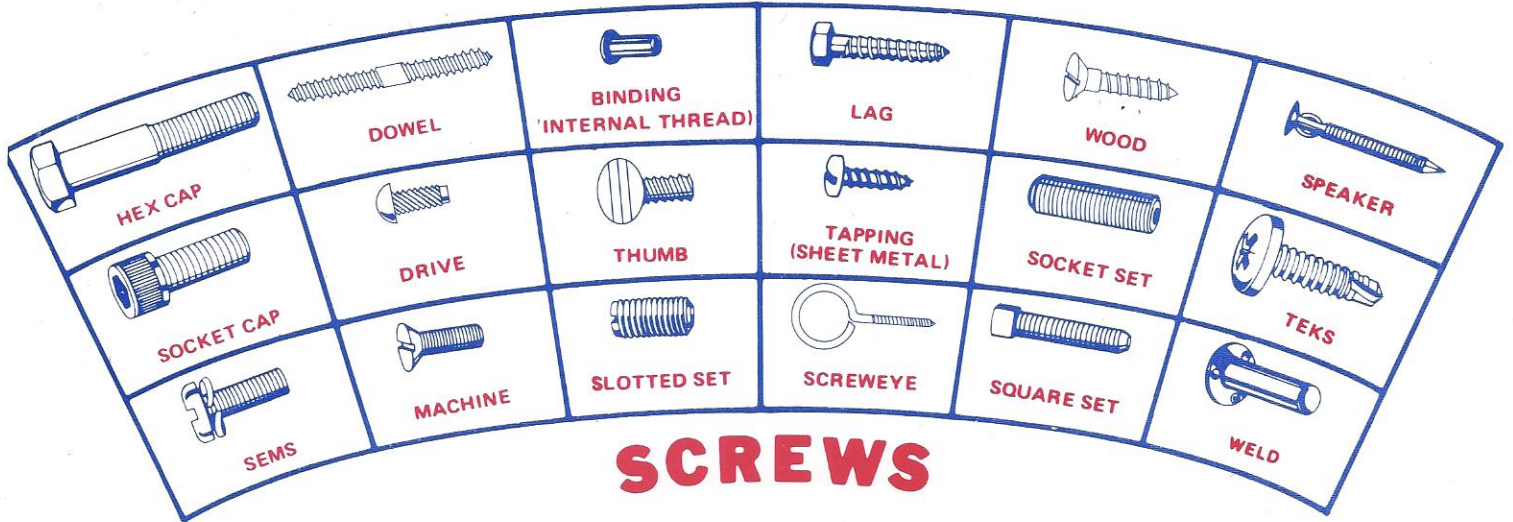

FREEWAY FASTENERS

15512 VERMONT AVE. • PARAMOUNT, CA 90723 • TEL: (562) 634-4510 • FAX: (562) 630-8072
www.freewayfasteners.com • EMAIL: sales@freewayfasteners.com

SCREWS