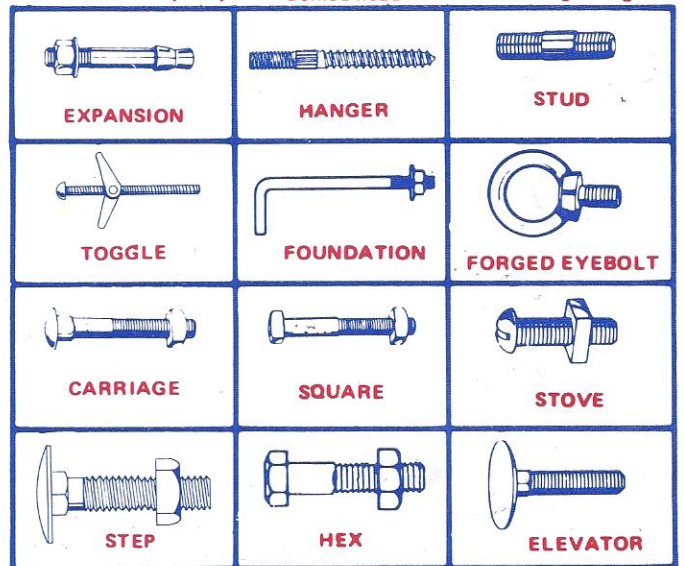

HEAD STYLES

NUTS

RIVETING TOOL

FLAT SPLIT LOCK

EXTERNAL LOCK INTERNAL LOCK

WASHERS

COMPLETE SCREW MACHINE AND STAMPING FACILITIES

Countersunk (120°) Domed head Large flange

BOLTS